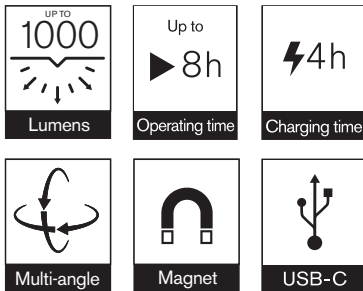

## WORKLIGHT 1000 LUMEN OUTPUT

With integrated powerbank

Designed with the professional in mind, the powerful 1000 Lumen rechargeable worklight is perfect for providing extra illumination to a workspace. This compact worklamp has the option of high and low settings and operates for up to 8 hours from a single charge. It also has the capability to charge a mobile device via the onboard USB port.

### Features

- **Two light outputs**  
Choose between high (1000lm) and low (500lm)
- **Long operating time from a single charge**  
Up to 8hrs operating time (low output)
- **Integrated powerbank**  
Use to charge other devices (e.g. mobile phone)
- **USB-C charge connection**  
With charging indicators

### Specifications

Product Code	RWL1000
Light Output	1000 Lumens (High) 500 Lumens (Low)
Battery	3.7V 4400mAh
Operating Time	4 hrs (High) / 8 hrs (Low)
Charging Time	4 hrs
Product Dimensions	H159mm x W172mm x D50mm
Case Quantity	12 x 1
Barcode	5055175251721