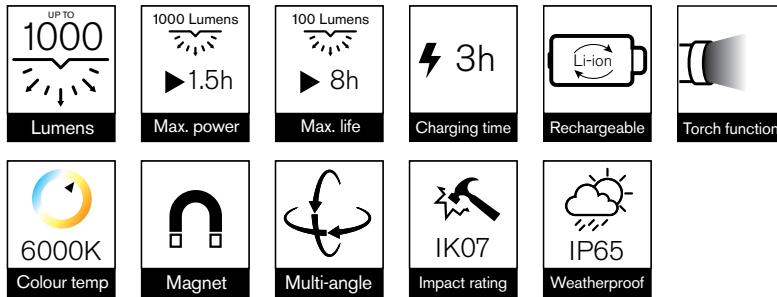

SLIM LED INSPECTION LAMP

Created with the professional in mind, the slim LED inspection lamp combines a robust design with a high light output.

The slim design and additional torch function allows inaccessible spaces to be illuminated. The light output of the main lamp can be controlled using the dimmer switch, allowing a range of 100 to 1,000 lumens.

IP65 and IK07 rated, the lamp will withstand the rigours of a busy workshop.

- **Rechargeable and cordless**
1000 lumens professional inspection lamp
- **Dimmer switch**
Allows light output to be regulated
- **180° ratcheting function**
With strong magnets to allow hands-free use
- **Robust design**
IP65 and IK07 rated
- **Dual function output/charging indicator**
- **Soft touch finish**
- **Type-C USB cable included**

Specifications

Product Code	RIL4100
Light Output	1000 Lumens (High) 100 Lumens (Low) 150 Lumens (Torch)
Battery	3.7V Li-ion, 2500mAh
Operating Time	1.5h (High), 8h (Low)
Charging Time	3h
Product Dimensions	H362 x W53 x D53mm
Weight	420g
Case Quantity	20 x 1
Barcode	5055175246277